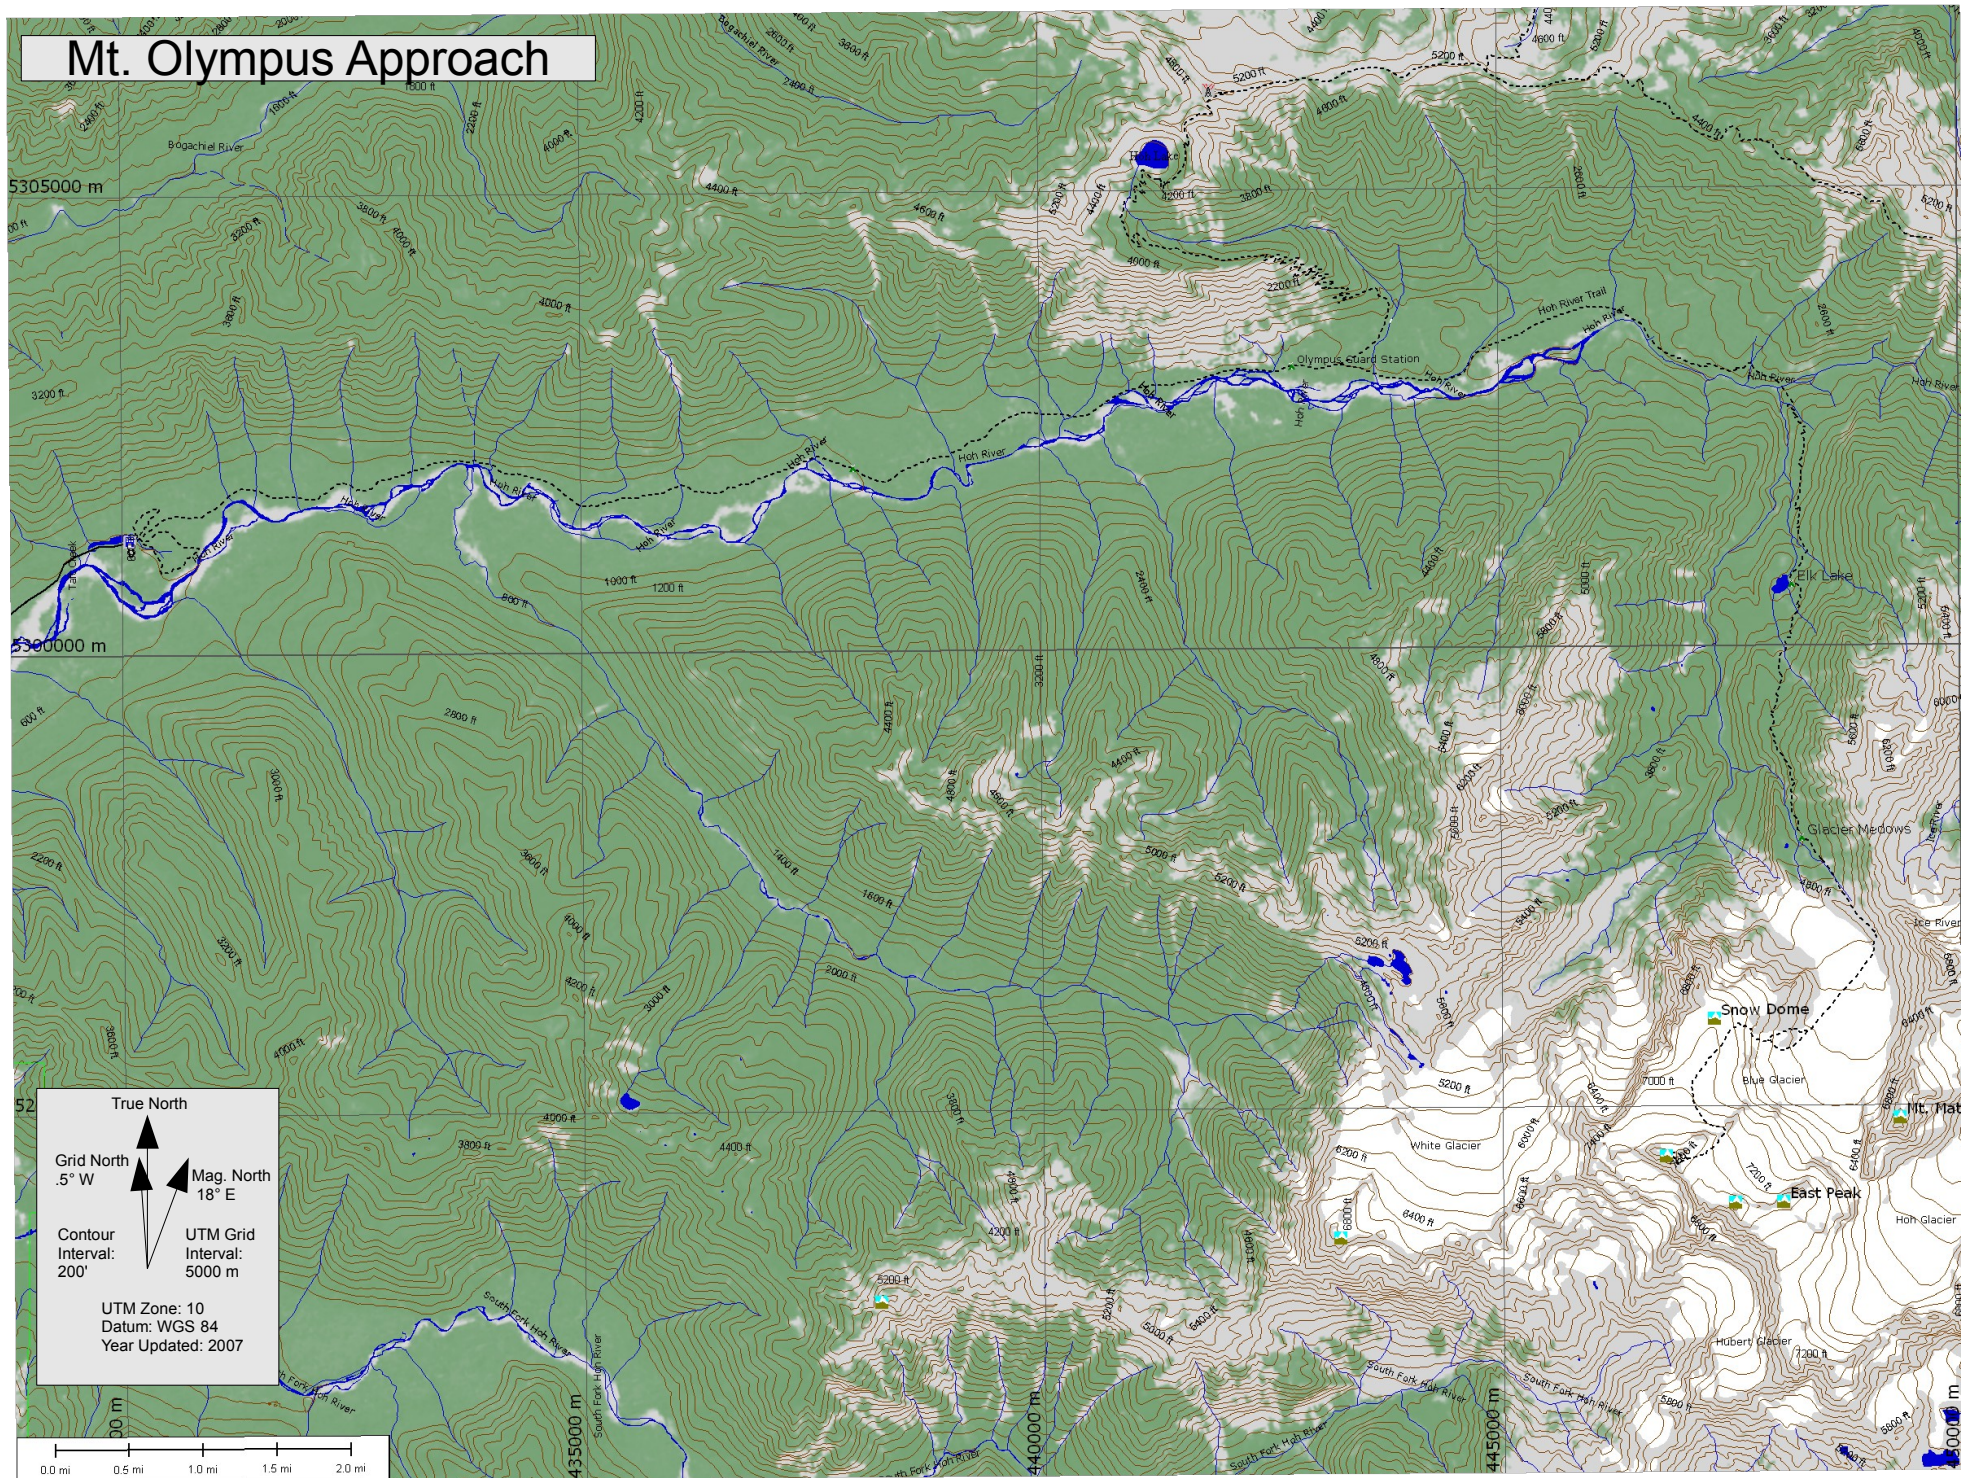

Mt. Olympus Approach

True North
Grid North
5° W
Mag. North
18° E
Contour Interval:
200'
UTM Grid Interval:
5000 m
UTM Zone: 10
Datum: WGS 84
Year Updated: 2007