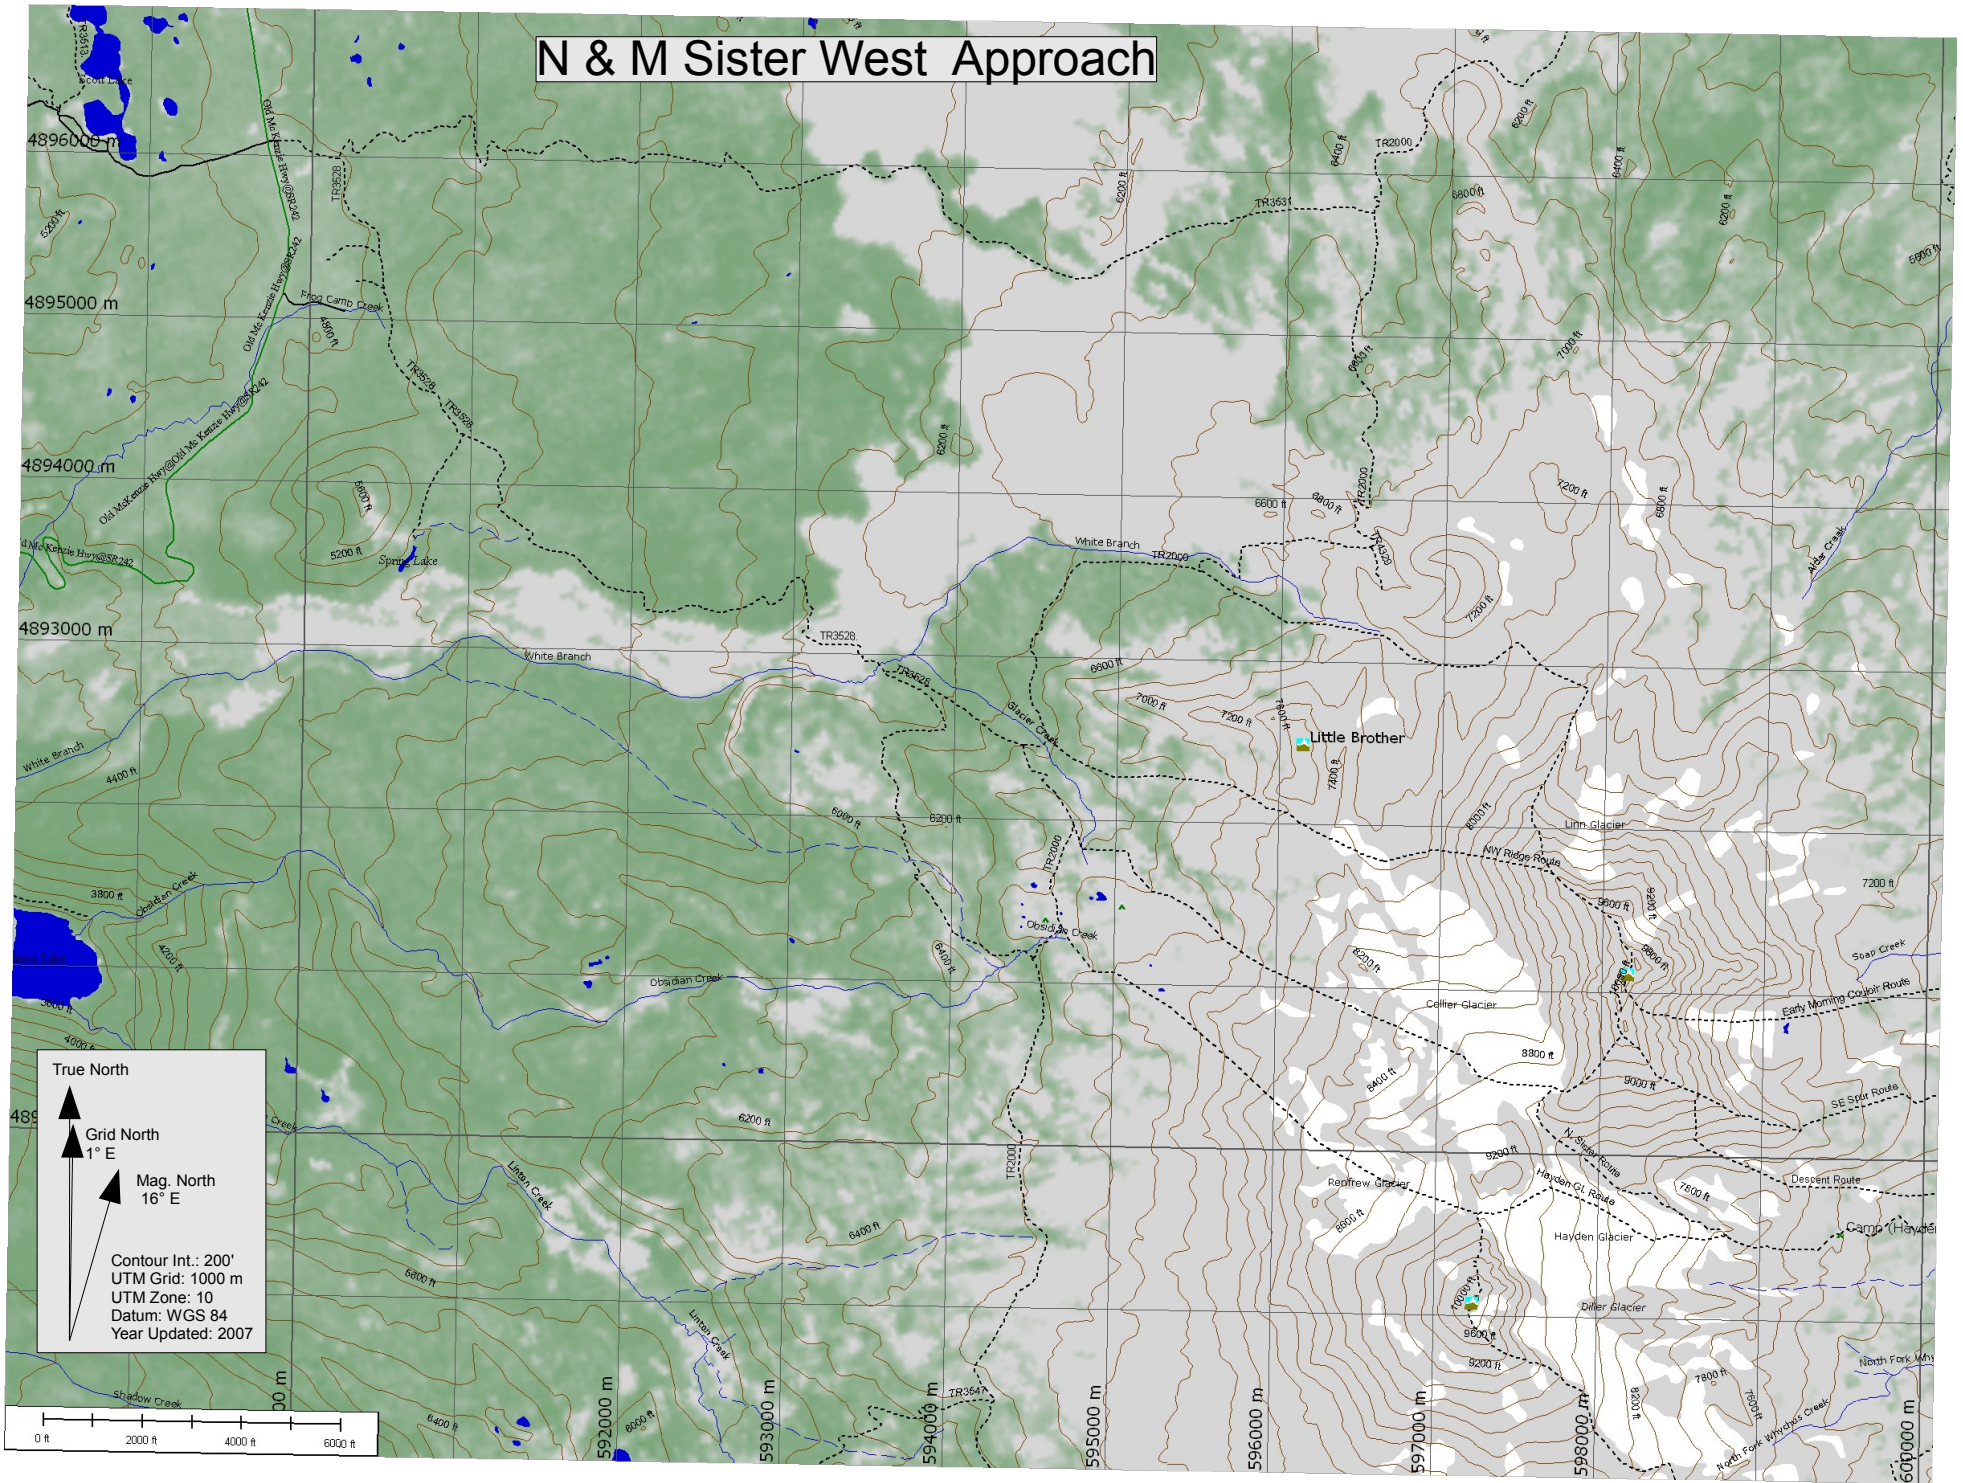

N & M Sister West Approach

True North
Grid North
1° E
Mag. North
16° E
Contour Int.: 200'
UTM Grid: 1000 m
UTM Zone: 10
Datum: WGS 84
Year Updated: 2007