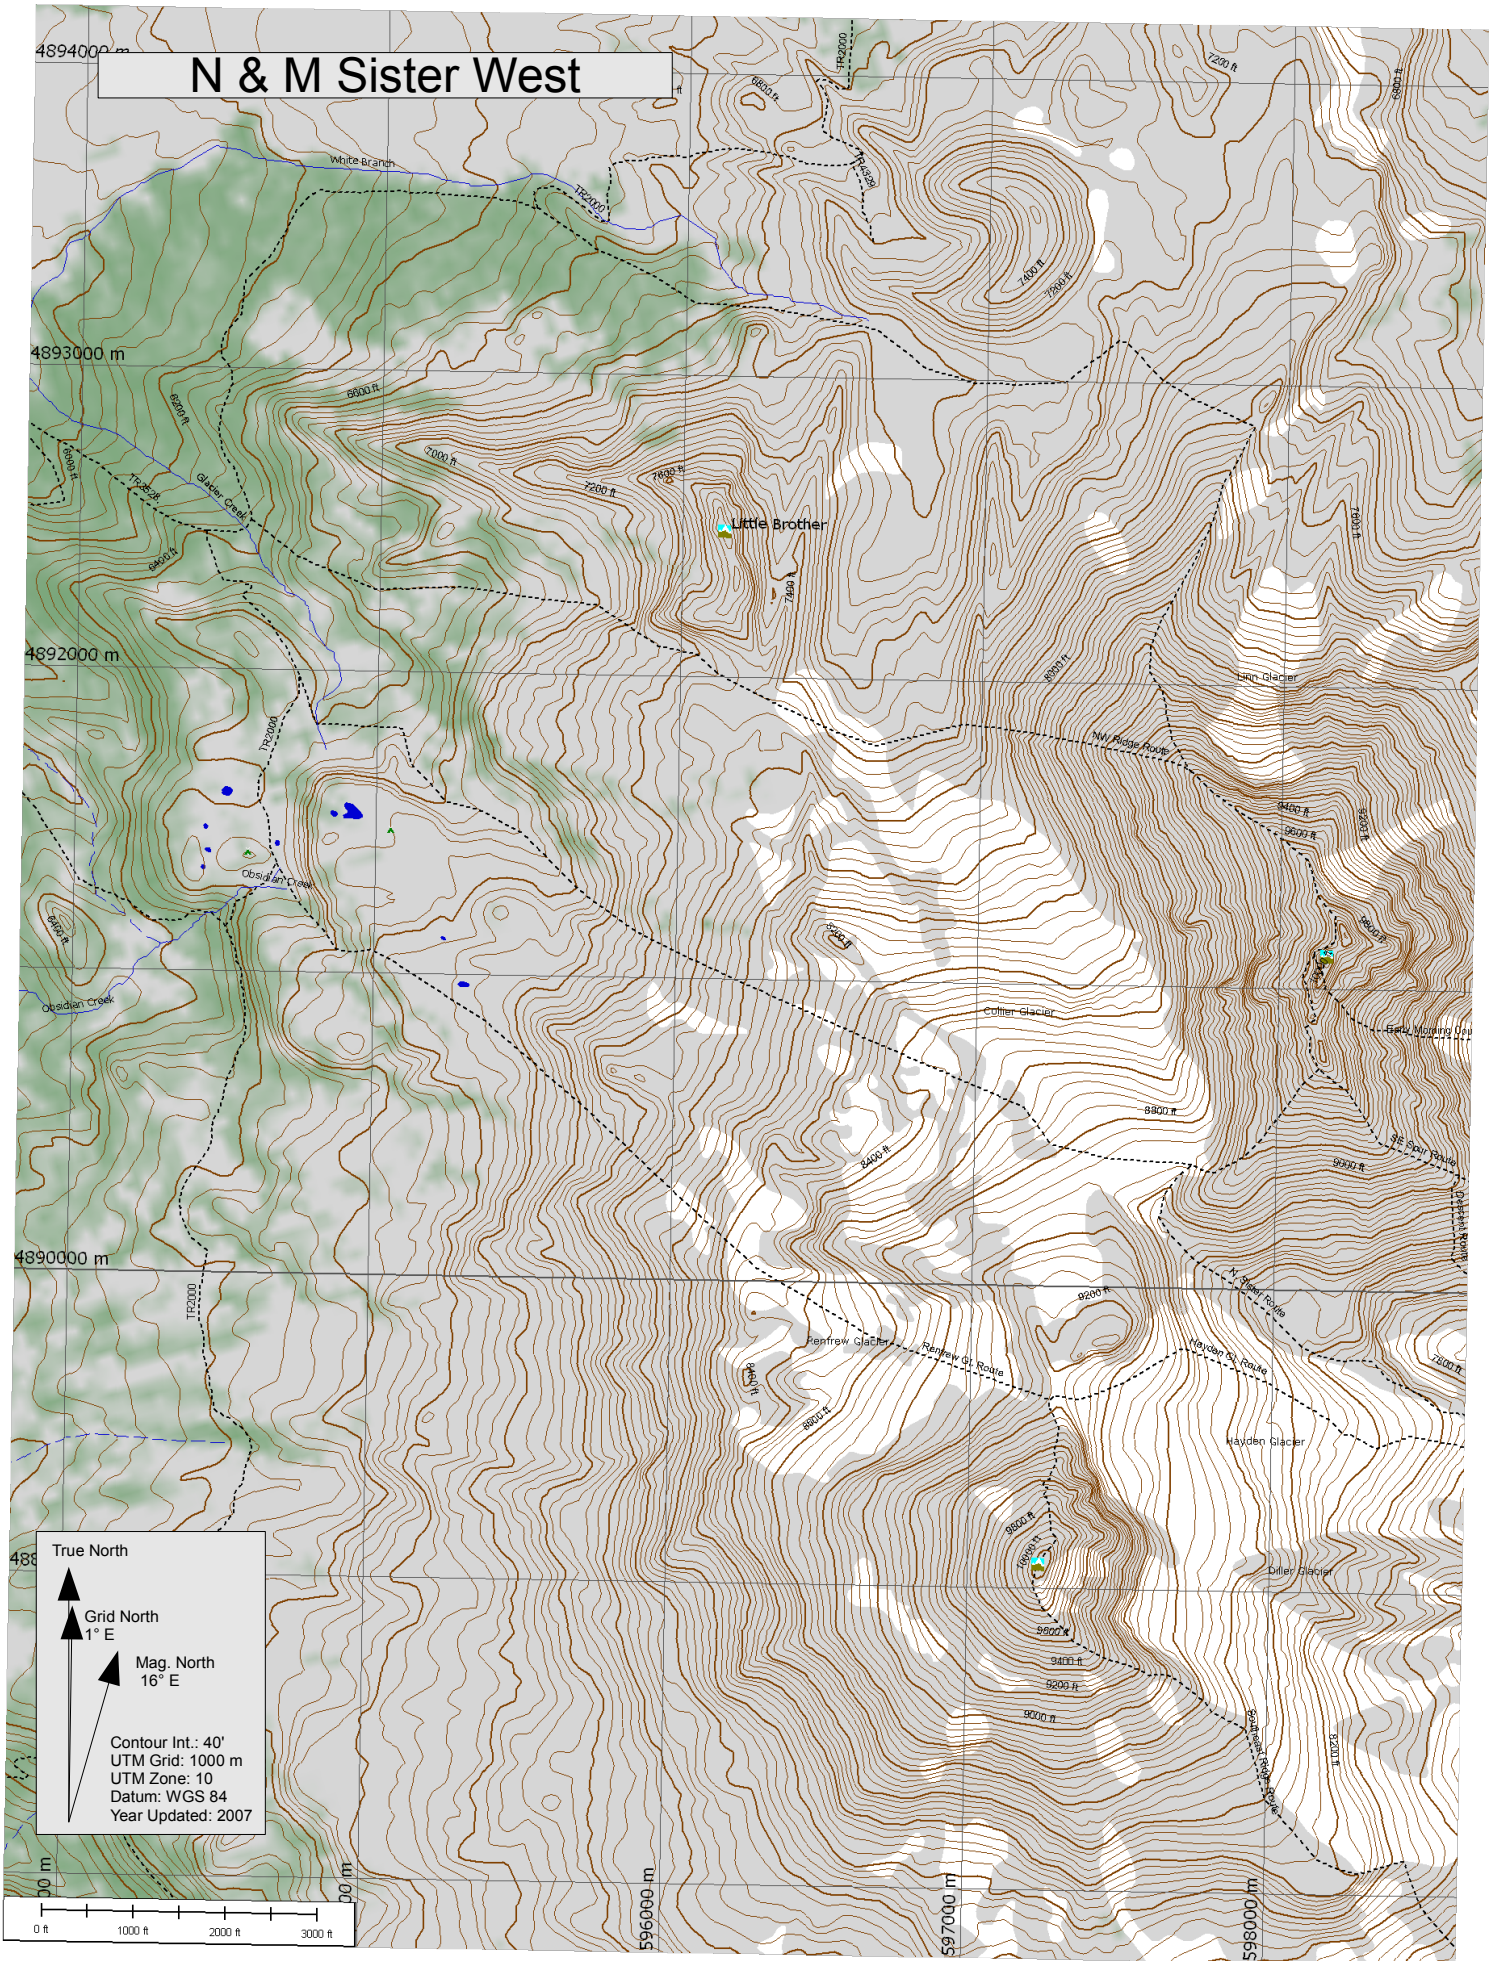

N & M Sister West

True North
Grid North
1° E
Mag. North
16° E

Contour Int.: 40'
UTM Grid: 1000 m
UTM Zone: 10
Datum: WGS 84
Year Updated: 2007