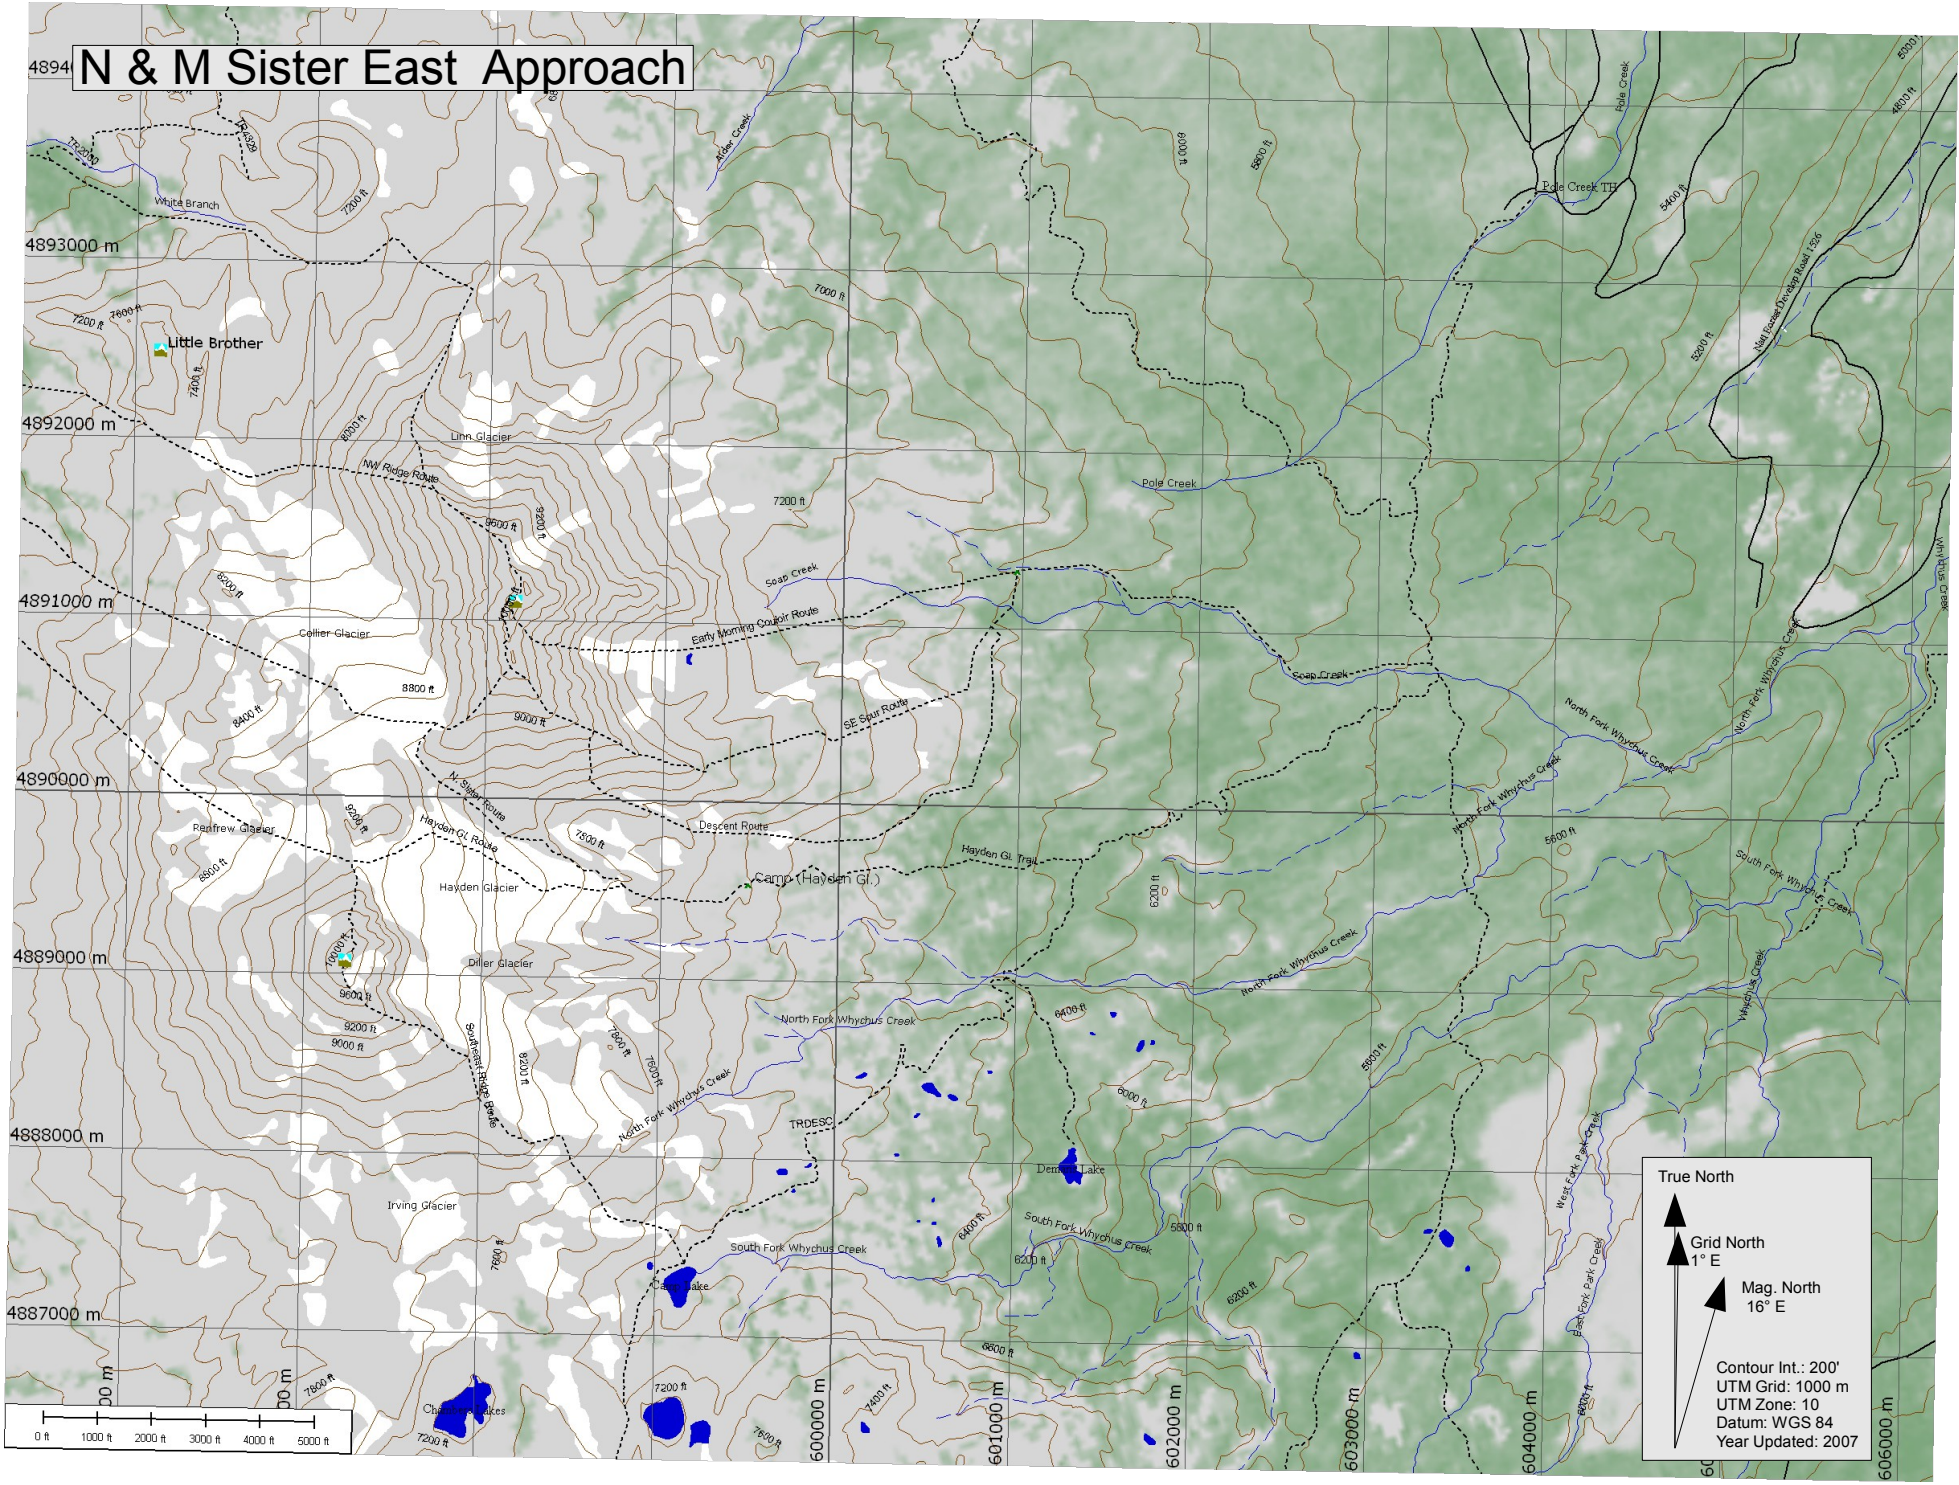

# N & M Sister East Approach

True North  
Grid North  
1° E  
Mag. North  
16° E  
Contour Int.: 200'  
UTM Grid: 1000 m  
UTM Zone: 10  
Datum: WGS 84  
Year Updated: 2007