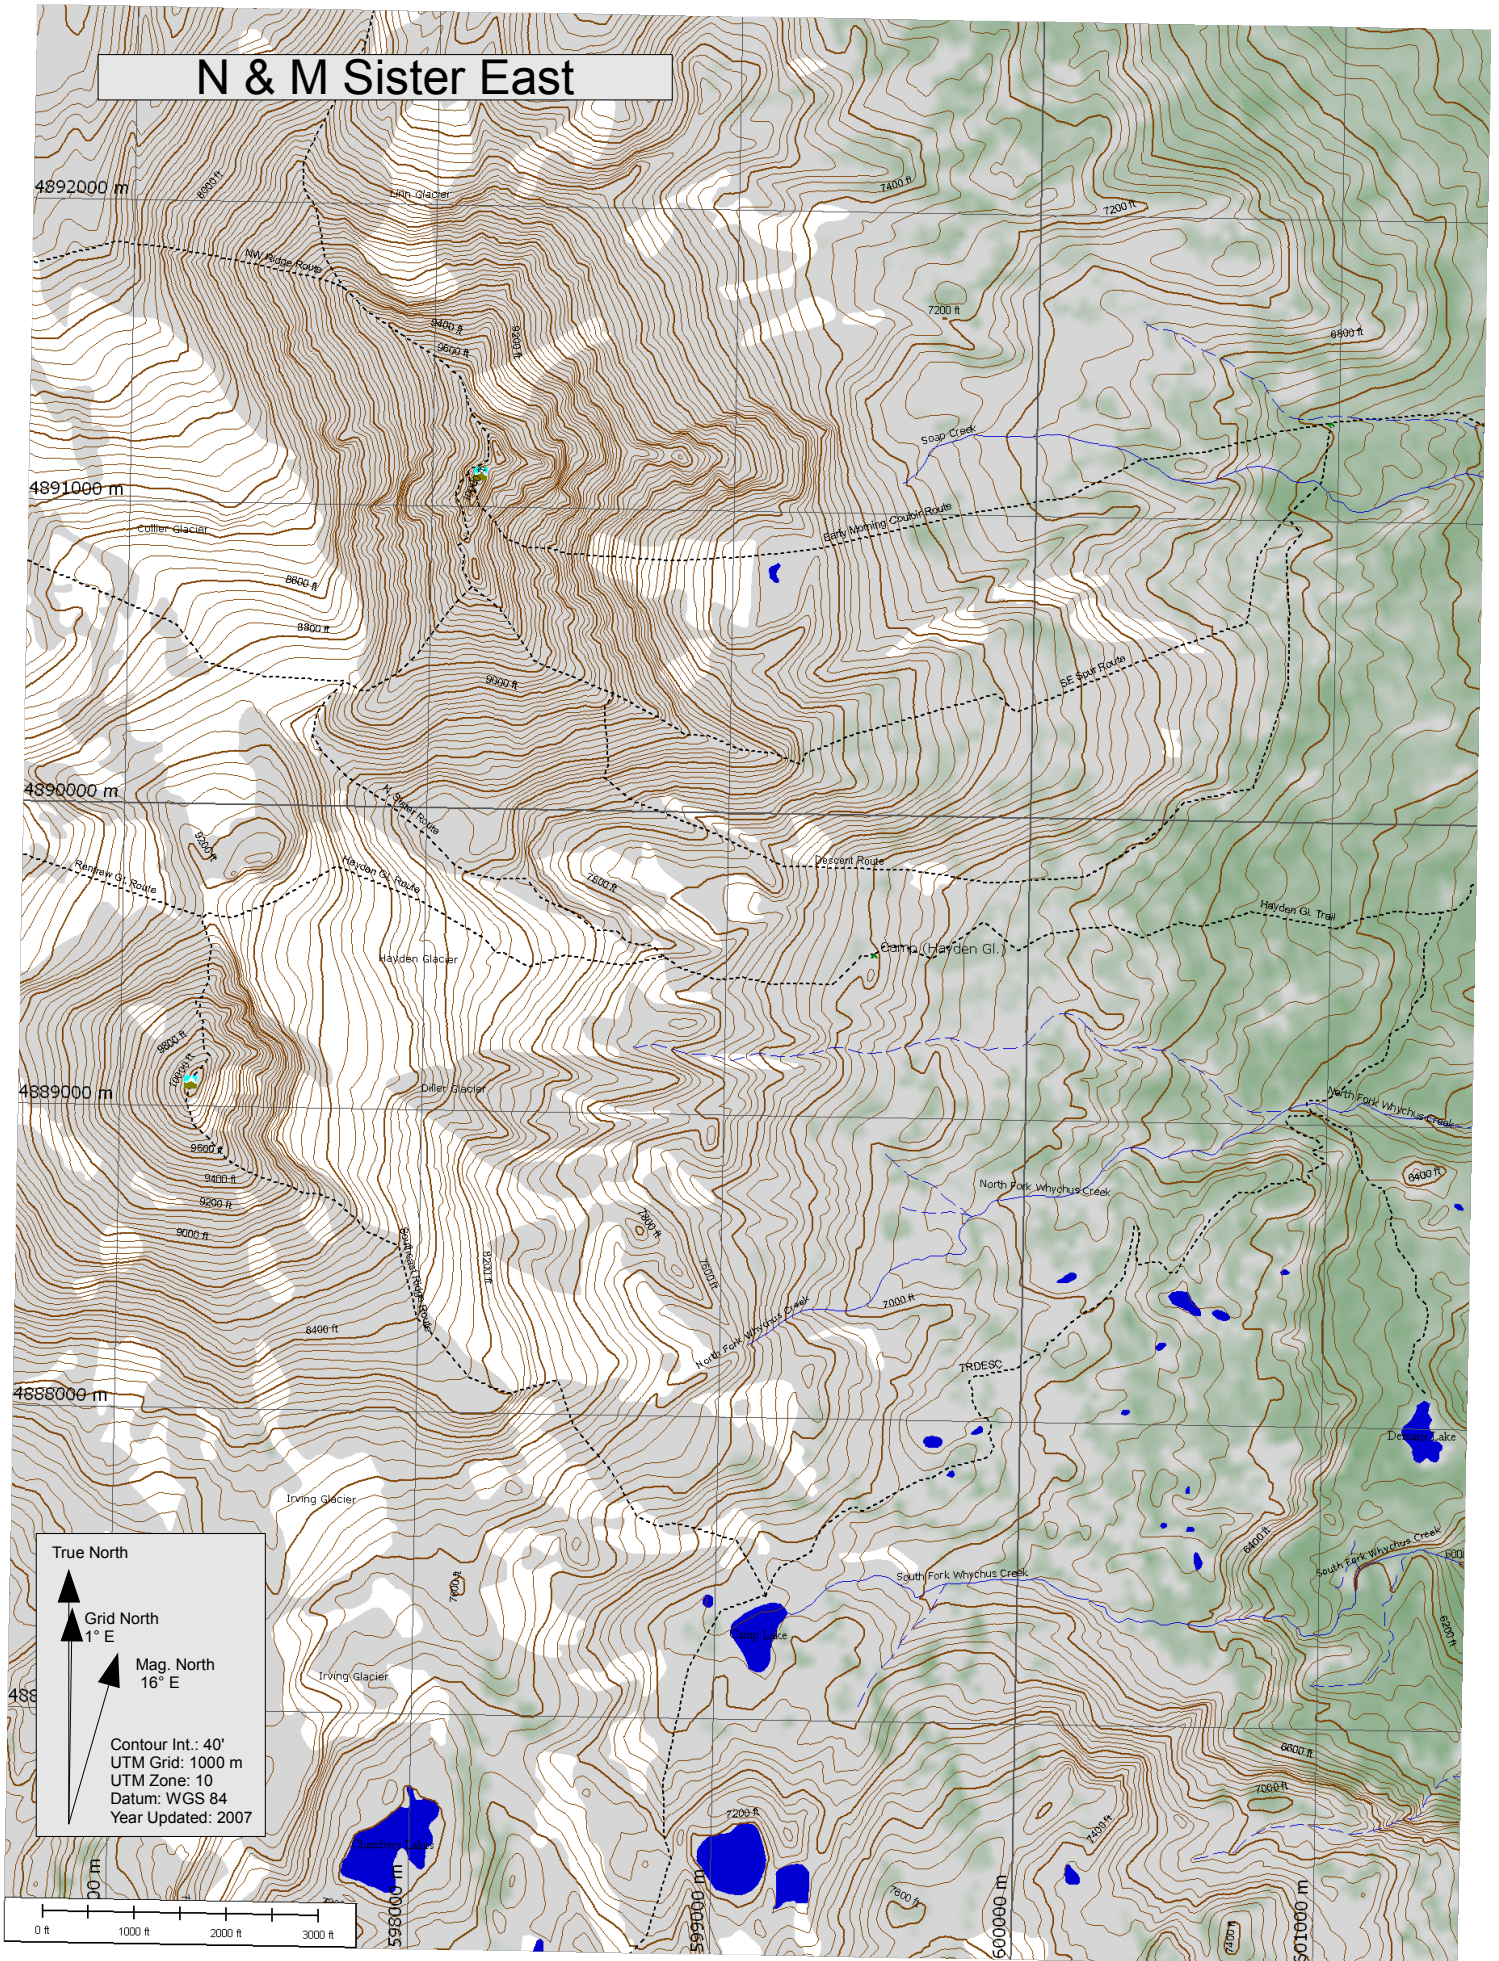

N & M Sister East

True North
▲
Grid North
▲ 1° E
Mag. North
▲ 16° E

Contour Int.: 40'
UTM Grid: 1000 m
UTM Zone: 10
Datum: WGS 84
Year Updated: 2007