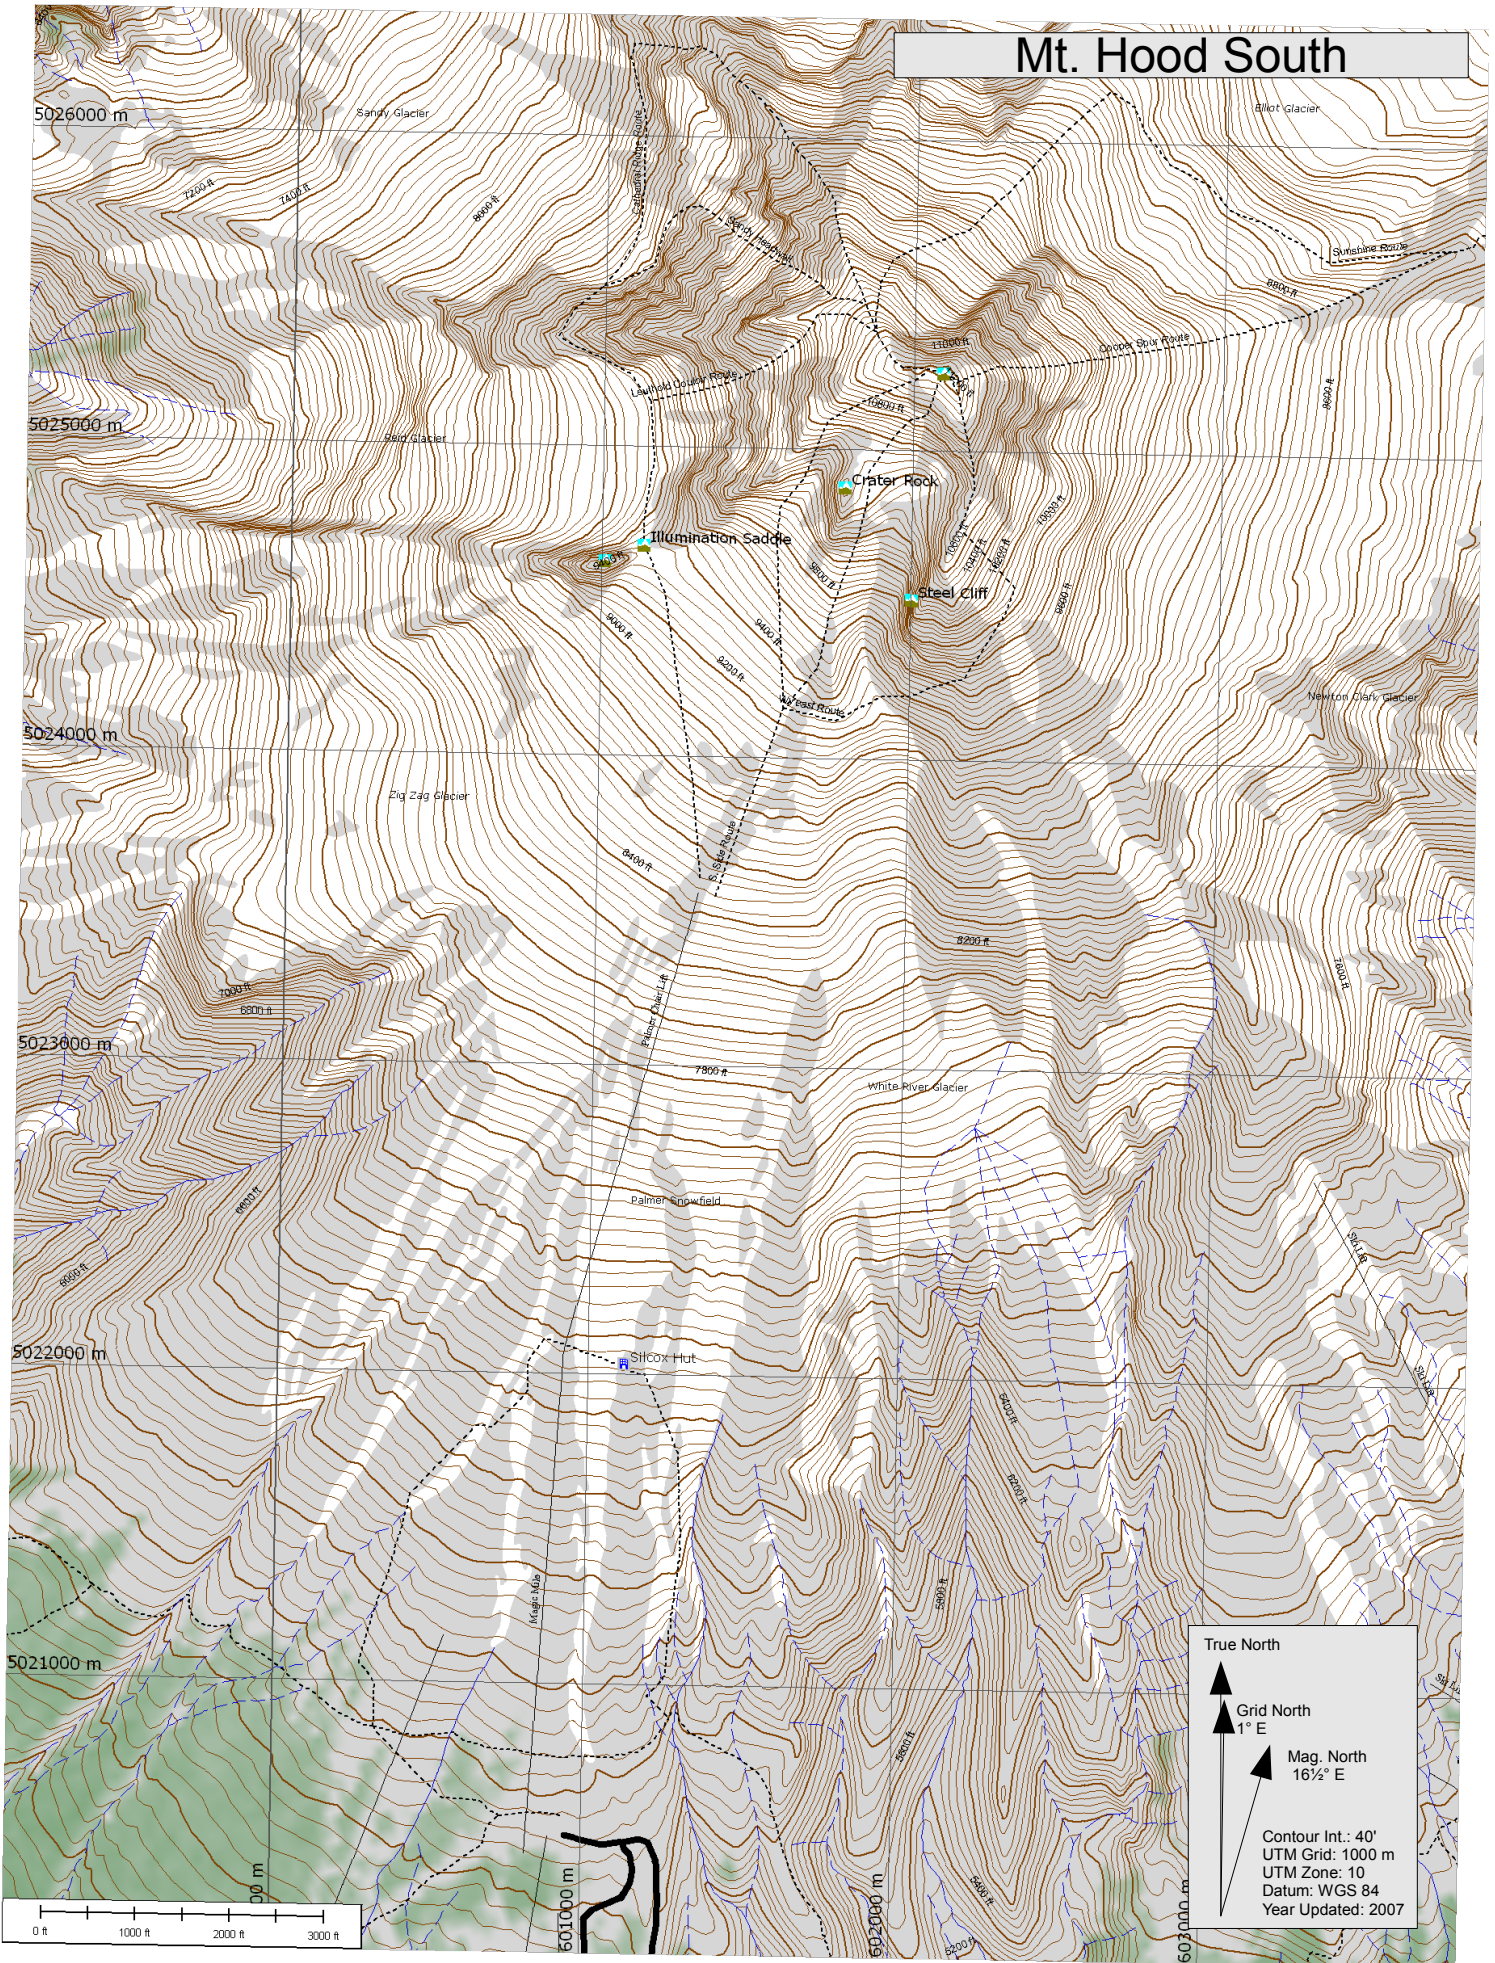

Mt. Hood South

True North
▲
Grid North
▲ 1° E
Mag. North
▲ 16½° E
Contour Int.: 40'
UTM Grid: 1000 m
UTM Zone: 10
Datum: WGS 84
Year Updated: 2007

0 ft 1000 ft 2000 ft 3000 ft