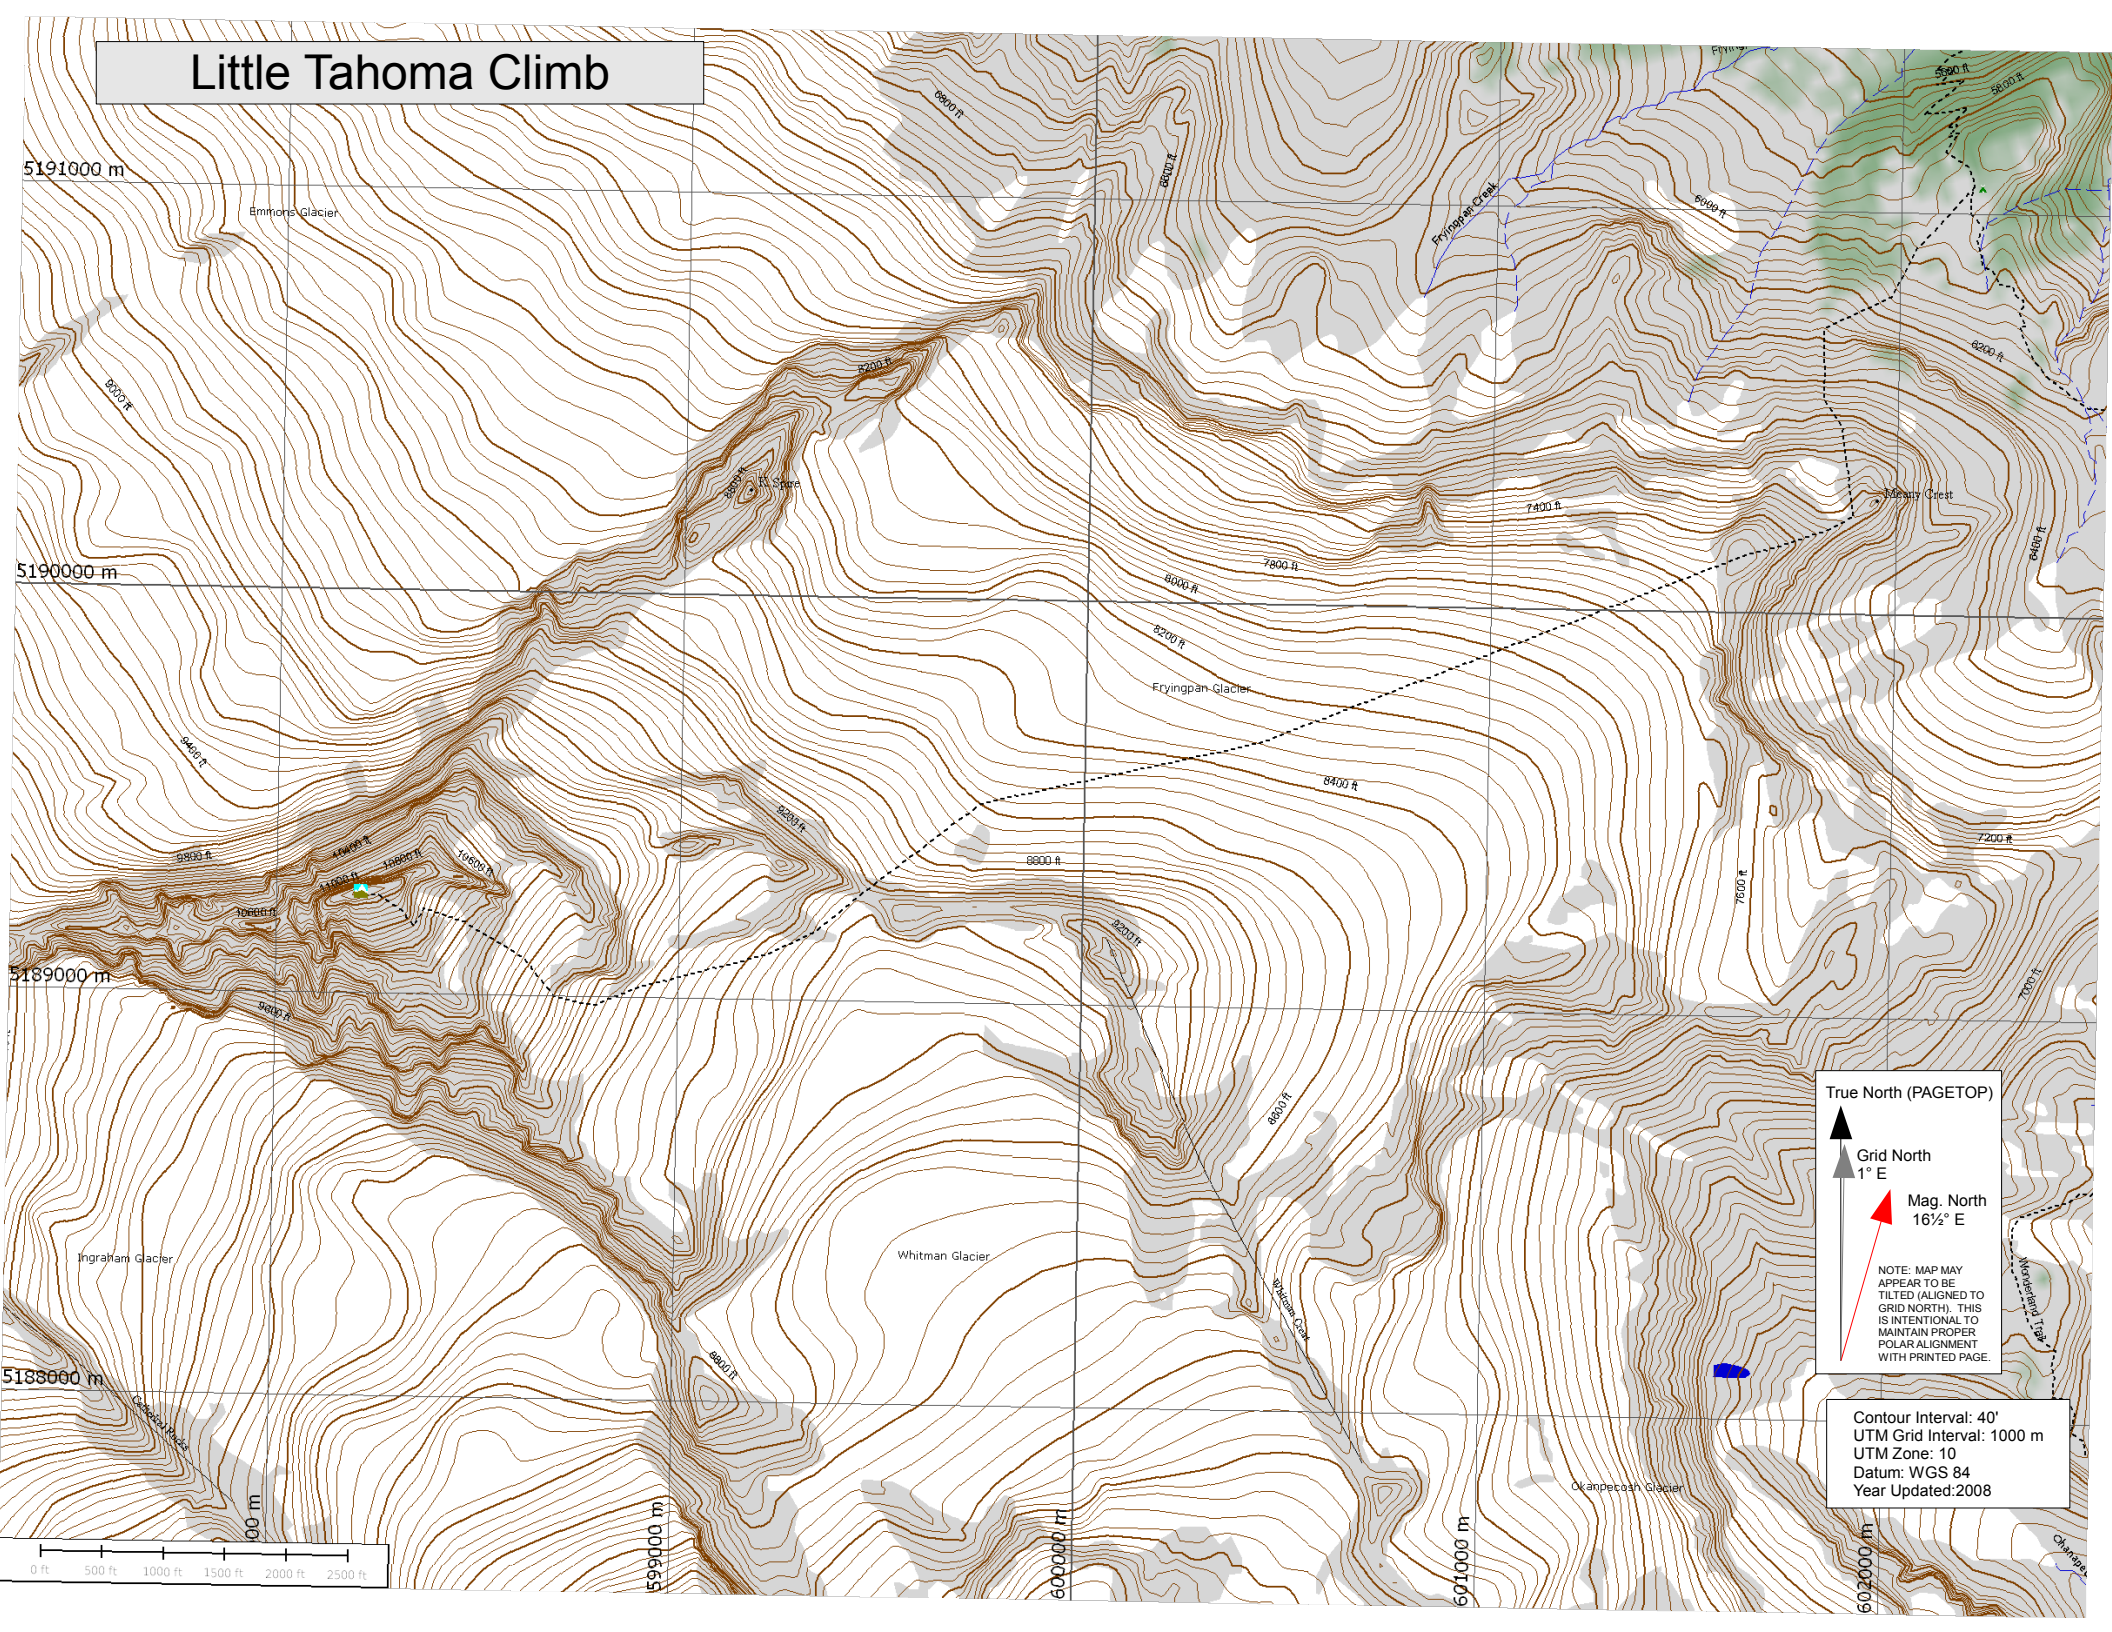

Little Tahoma Climb

5191000 m
5190000 m
5189000 m
5188000 m
5199000 m
6000000 m
6010000 m
6020000 m

True North (PAGETOP)

Grid North 1° E

Mag. North $16\frac{1}{2}^{\circ}$ E

NOTE: MAP MAY APPEAR TO BE TILTED (ALIGNED TO GRID NORTH). THIS IS INTENTIONAL TO MAINTAIN PROPER POLAR ALIGNMENT WITH PRINTED PAGE.

Contour Interval: 40'
UTM Grid Interval: 1000 m
UTM Zone: 10
Datum: WGS 84
Year Updated: 2008