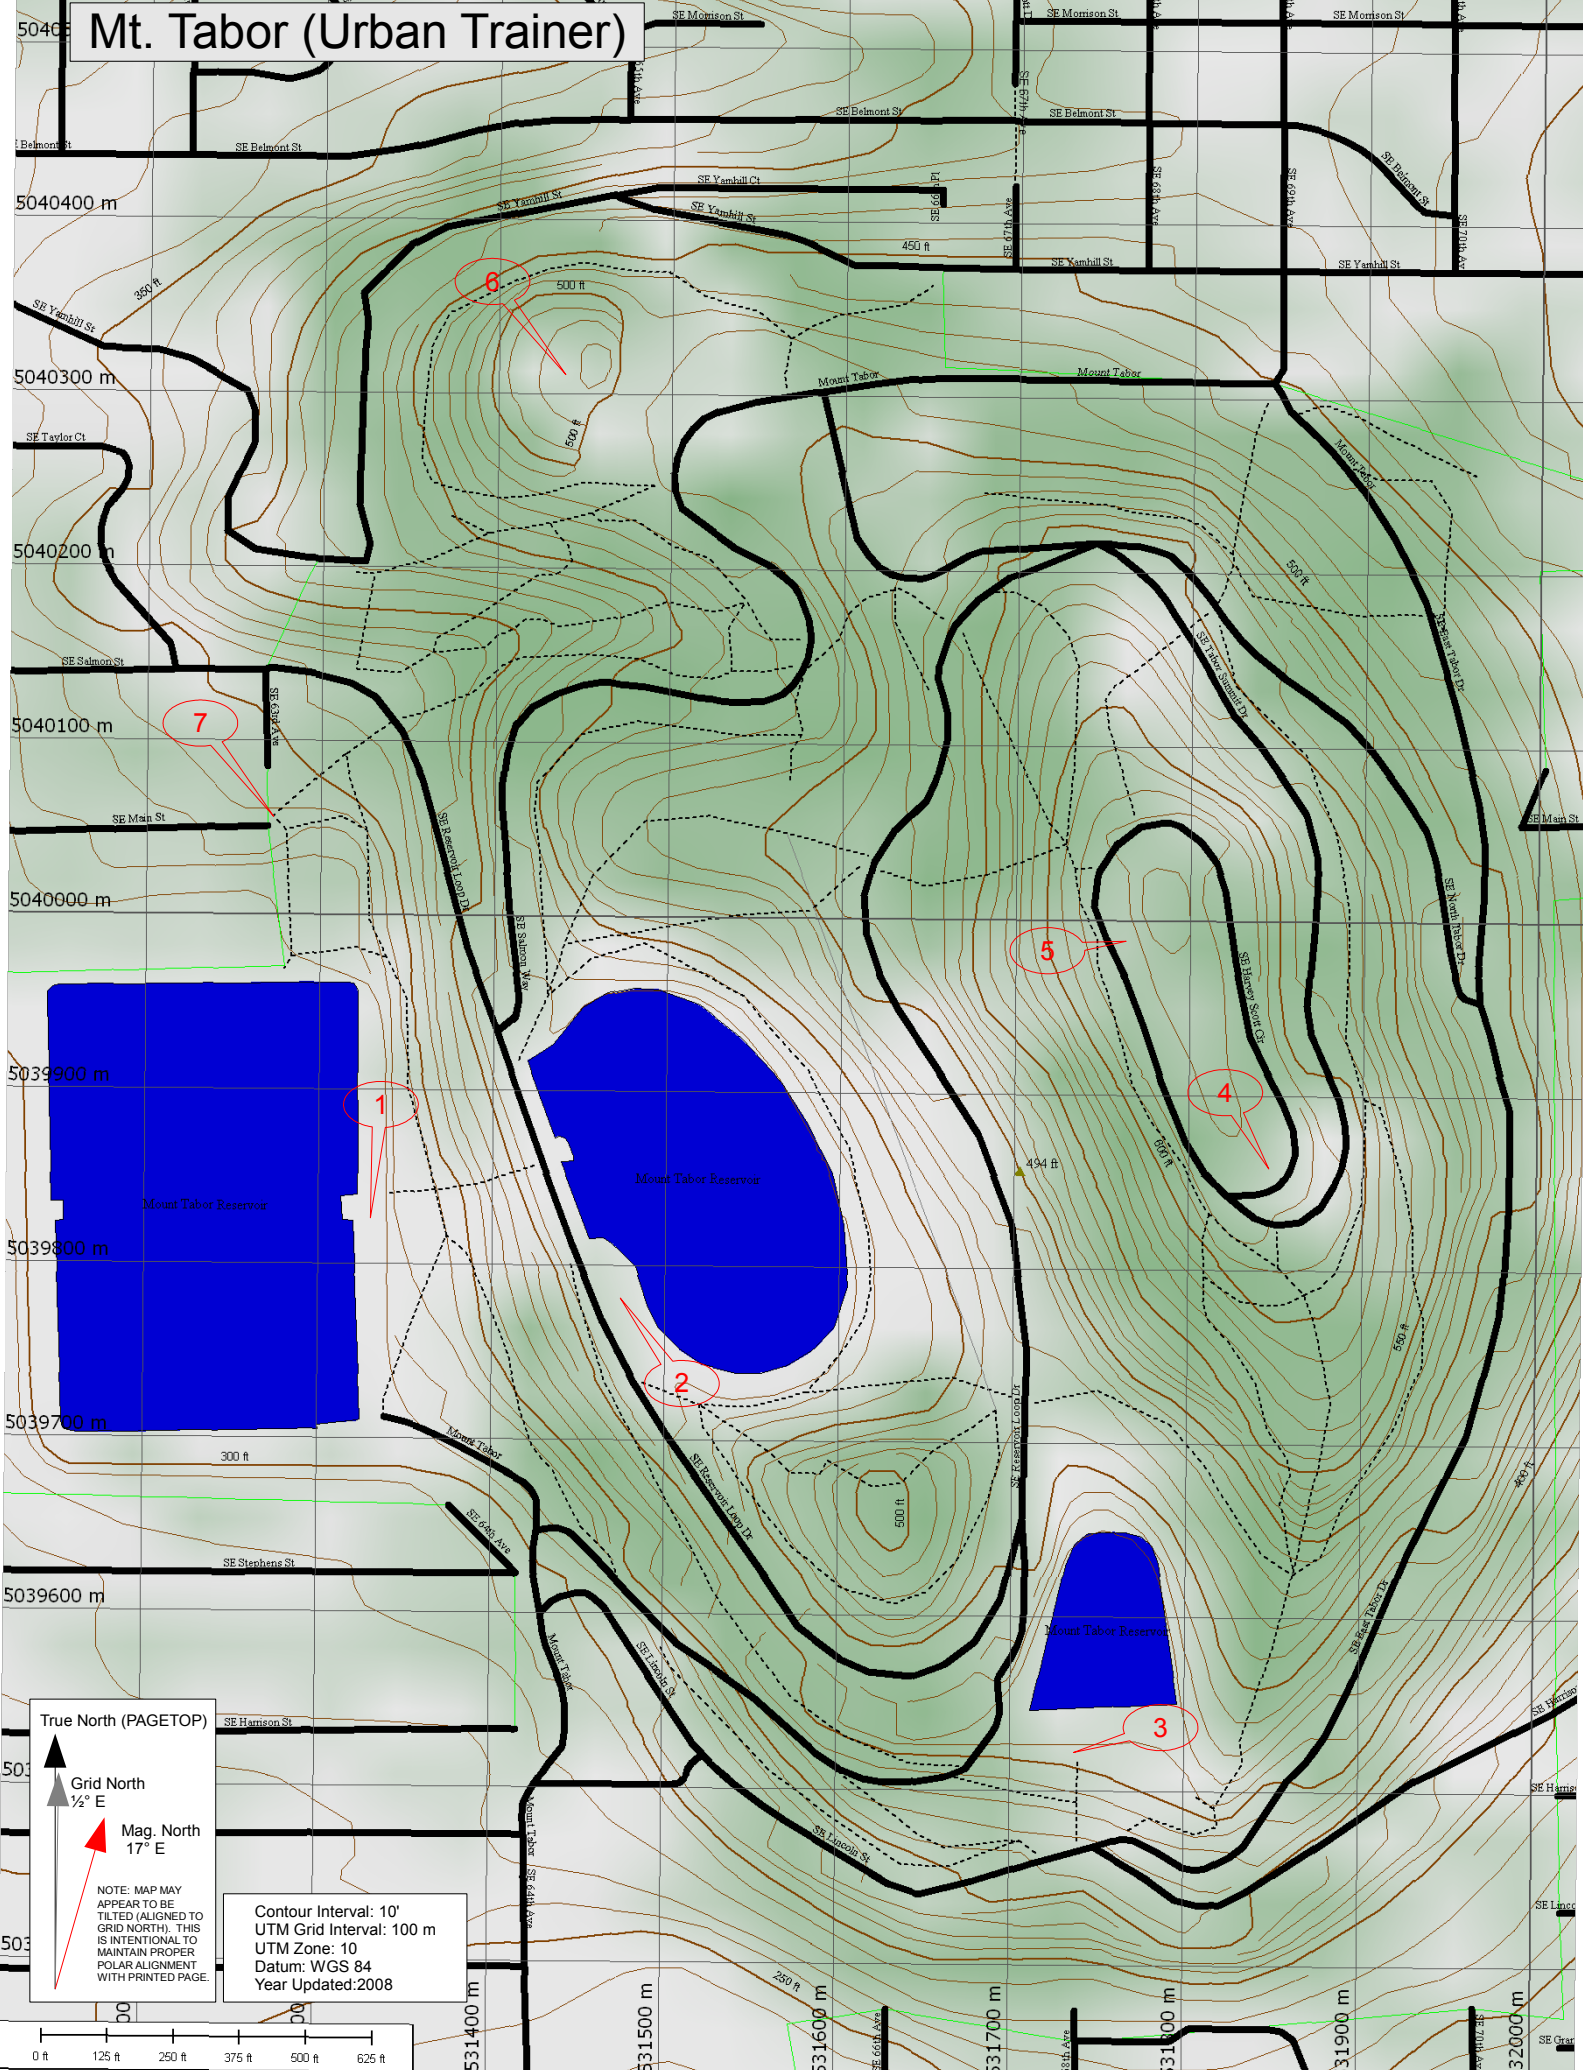

Mt. Tabor (Urban Trainer)

True North (PAGETOP)
↑
Grid North
½° E
↑
Mag. North
17° E
↑

Contour Interval: 10'
UTM Grid Interval: 100 m
UTM Zone: 10
Datum: WGS 84
Year Updated: 2008